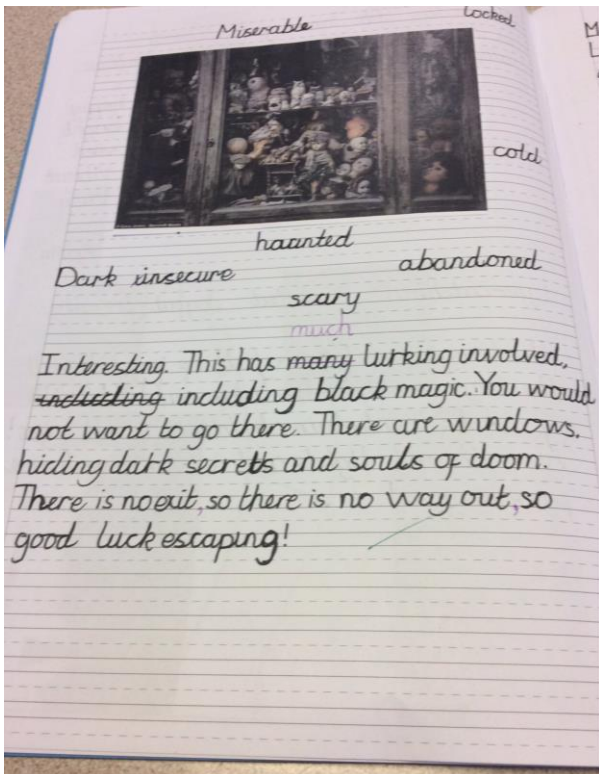

Writing in action

'Never settle for less than your best'

Jesus said, 'I am the light of the world. Whoever follows Me will not walk in darkness, but will have the light of life.' John 8:12

Writing in action

'Never settle for less than your best'

Jesus said, 'I am the light of the world. Whoever follows Me will not walk in darkness, but will have the light of life.' John 8:12

Writing in action

'Never settle for less than your best'